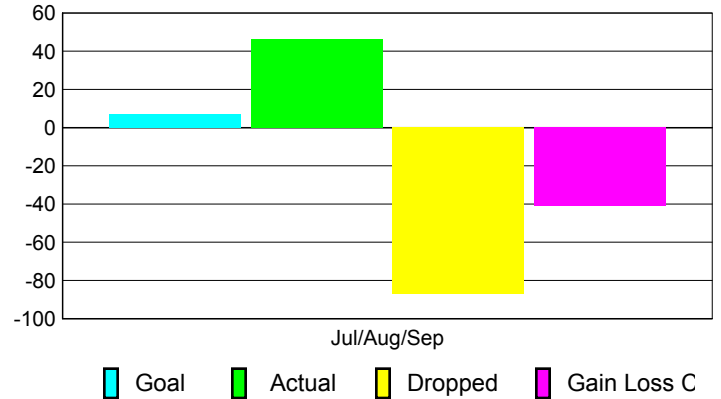

### YTD Status Quo Clubs 2010-2011

Status Quo Clubs Compared to Status Quo Members

## MEMBERSHIP

Membership Results  
2010-2011

Membership  
2009-2010

Month	Net Memb Goal	Actual New Memb	Actual Dropped Memb	Gain/Loss of Memb	Gain/Loss of Memb
Jul/Aug/Sep	7	46	-87	-41	3
<b>Totals</b>	<b>7</b>	<b>46</b>	<b>-87</b>	<b>-41</b>	<b>3</b>

### Membership Results 2010-2011

Goal, New, Dropped, Gain/Loss

### Comparison of Membership Gain/Loss

Current Year Compared to the Previous Year